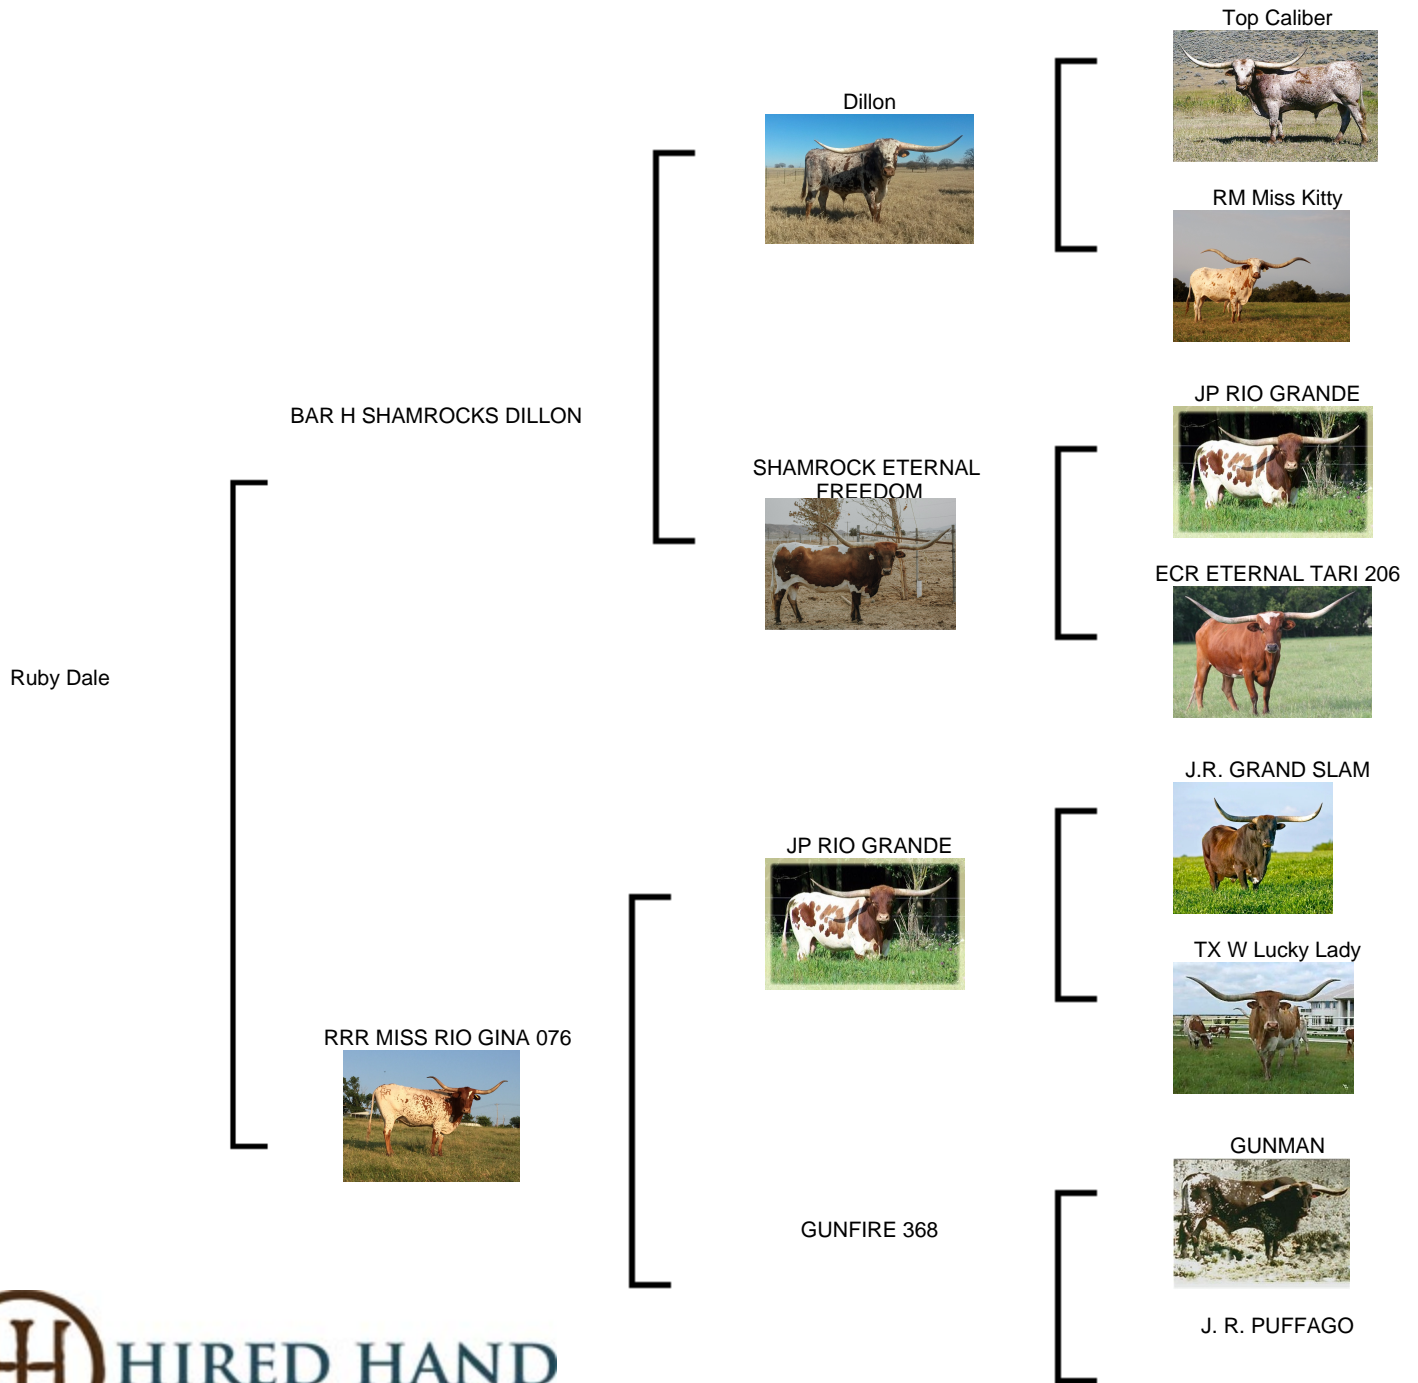

Ruby Dale

Date of Birth: 03/27/2018
Registration 1: CI315580

<http://www.hiredhandsoftware.com>